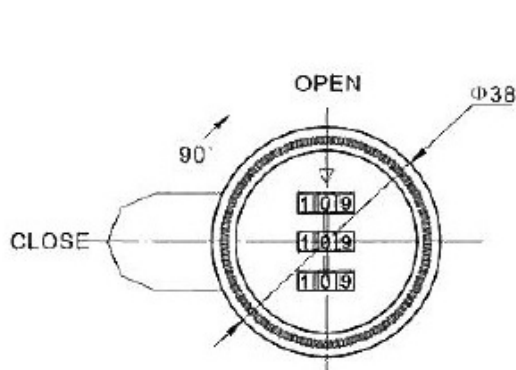

PRODUCT SHEET

Description:

Combi. Cam Lock 90DG, 3-Digits, $\varnothing 19 \times 20 \text{mm}$, BLK, Black Rubber Ring, Straight Cam CE: 37mm, Universal - Left & Right in one, Lock

Item number:

14.08.203-0

Units	Box	Carton	HS Code	Barcode
Pcs.	25	100	8301300000	 5704866438452

SISO A/S

Mileparken 11
DK-2740 Skovlunde
Denmark
VAT: DK 24786013

Phone +45 45 830 900

www.siso.dk
siso@siso.dk

Danske Bank
Nytorv Branch
Copenhagen
SWIFT: DABADKKK

Account no.
4180 3112 112936
IBAN Account
DK7230003112112936