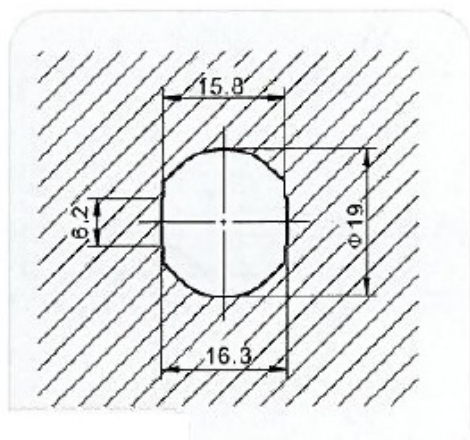

PRODUCT SHEET

Description:

Combi. Cam Lock 90DG, 3-Digits, $\varnothing 19 \times 20 \text{mm}$, BLK, Black Rubber Ring, Straight Cam CE: 37mm, Universal - Left & Right in one, Lock

Item number:

14.08.203-0

Units	Box	Carton	HS Code	Barcode
Pcs.	25	100	8301300000	 5704866438452

SISO A/S

Mileparken 11
DK-2740 Skovlunde
Denmark
VAT: DK 24786013

Phone +45 45 830 900

www.siso.dk
siso@siso.dk

Danske Bank
Nytorv Branch
Copenhagen
SWIFT: DABADKKK

Account no.
4180 3112 112936
IBAN Account
DK7230003112112936