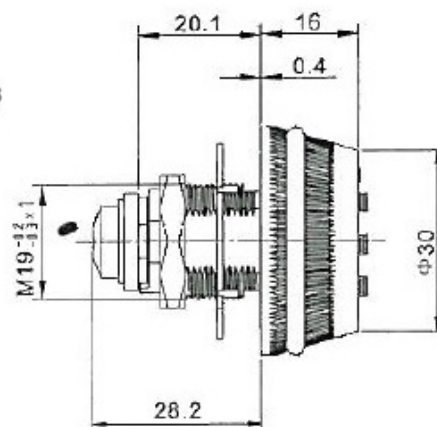

PRODUCT SHEET

Description:

Combi. Cam Lock 90DG, 3-Digits, $\varnothing 19 \times 20 \text{mm}$, BLK, Black Rubber Ring, Straight Cam CE: 37mm, Universal - Left & Right in one, Lock

Item number:

14.08.203-0

Units	Box	Carton	HS Code	Barcode
Pcs.	25	100	8301300000	 5704866438452

SISO A/S

Mileparken 11
DK-2740 Skovlunde
Denmark
VAT: DK 24786013

Phone +45 45 830 900

www.siso.dk
siso@siso.dk

Danske Bank
Nytorv Branch
Copenhagen
SWIFT: DABADKKK

Account no.
4180 3112 112936
IBAN Account
DK7230003112112936